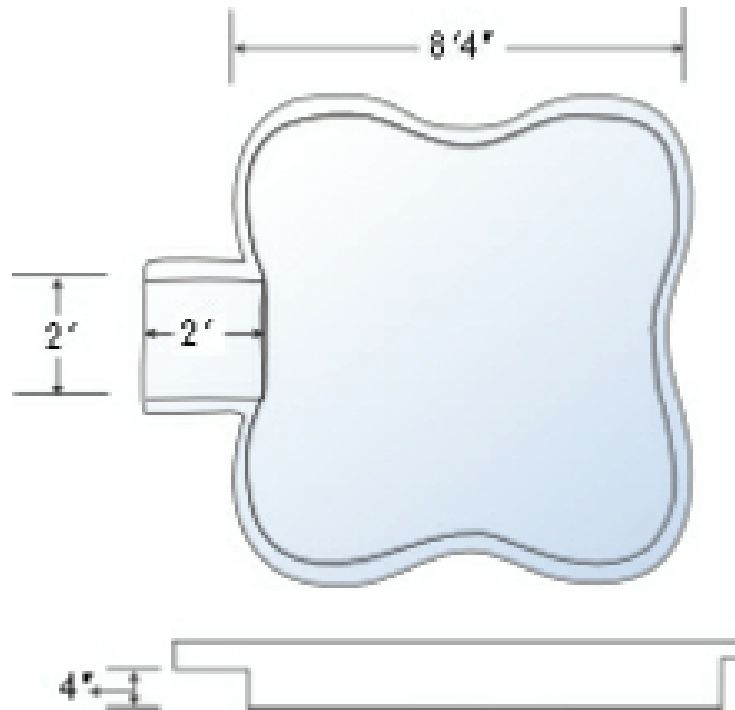

## *The Arlington Water Tanning Ledge*

*It is important to have your excavator call ahead and review the Dig Diagram prior to excavation. All dimensions are approximate. A 3" over dig must be added to the bottom for stone, along with a 2' by 3' trench from the bottom of the pool to the area of equipment placement for plumbing and wiring.*